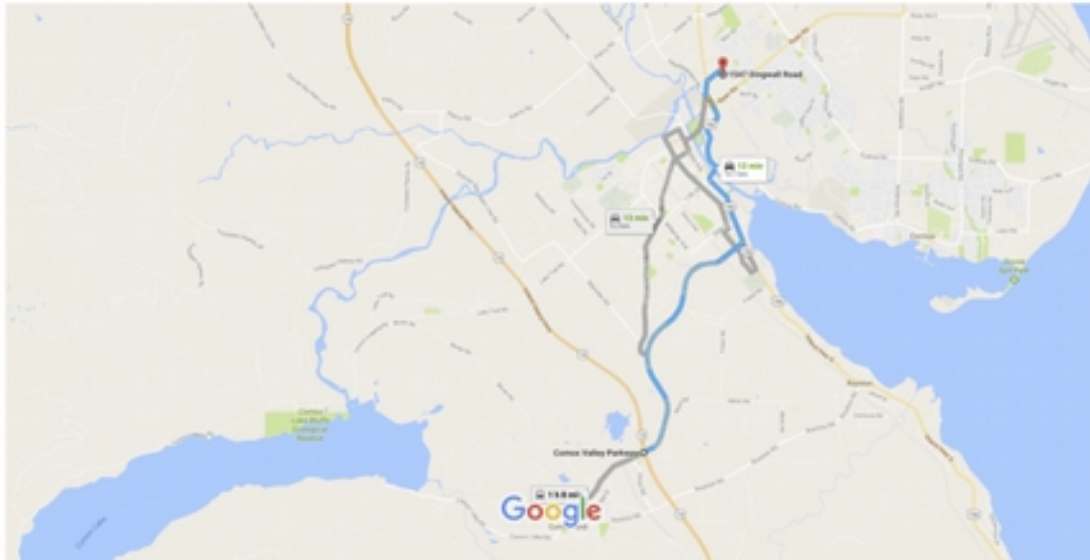

Google Maps Comox Valley Parkway to 1547 Dingwall Rd Drive 10.1 km, 12 min

Map data ©2017 Google 2000 ft

### Comox Valley Pkwy

Cumberland, BC V0R, Canada

#### Follow Comox Valley Pkwy N and BC-19A N to Dingwall Rd in Courtenay

- ↑ 1. Head northeast on Comox Valley Pkwy N/Cumberland Rd 11 min (9.6 km)
  - 📍 Continue to follow Comox Valley Pkwy N 5.1 km
- ↑ 2. Continue onto 29th St 550 m
- ↙ 3. Use any lane to turn left onto Cliffe Ave/BC-19A N (signs for BC-19 Alt N/Courtenay/Comox) 1.5 km
- ↘ 4. Use the right 2 lanes to turn right onto 17th St/BC-19A N 350 m
- ↙ 5. Use any lane to turn left onto Comox Rd/BC-19A N 1.7 km
  - 📍 Continue to follow BC-19A N 350 m
- ↘ 6. Turn right onto N Island Hwy/BC-19A N (signs for Campbell River/Port Hardy)

#### Drive to Dingwall Rd

1 min (500 m)

- 7. Turn right onto Dingwall Rd 350 m

---

- 8. Turn right to stay on Dingwall Rd 37 m

---

- 9. Turn right to stay on Dingwall Rd 90 m